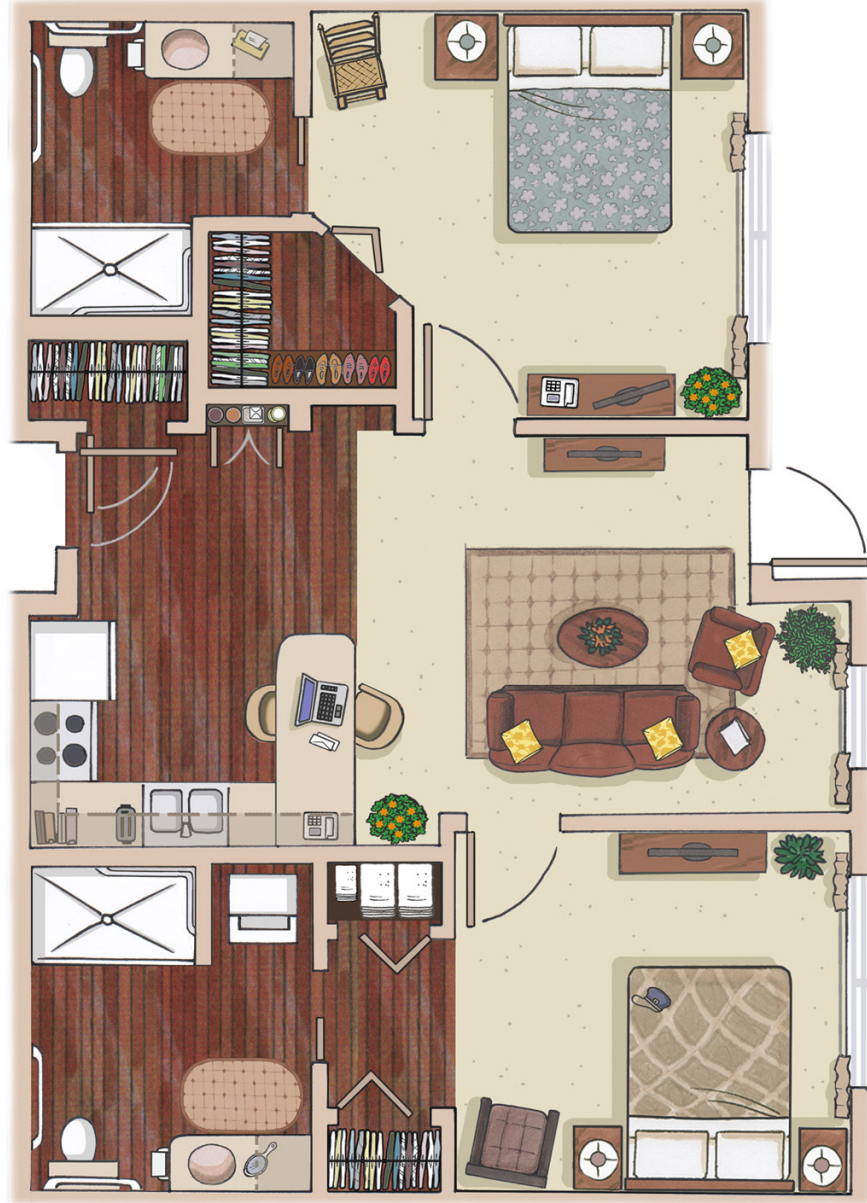

THE RESIDENCE AT TIMBER PINES

Senior Living

Studio A

Ranging From 357 sq. ft. to 536 sq. ft.

Images are for reference only and may not be proportionate in scale.

THE RESIDENCE AT TIMBER PINES

Senior Living

Studio C

THE RESIDENCE AT TIMBER PINES

Senior Living

One Bedroom J

Ranging From 533 sq. ft. to 975 sq. ft.

Images are for reference only and may not be proportionate in scale.

THE RESIDENCE AT TIMBER PINES

Senior Living

Two Bedroom

Ranging From 820 sq. ft. to 1370 sq. ft.

Images are for reference only and may not be proportionate in scale.

THE RESIDENCE AT TIMBER PINES

Senior Living

Two Bedroom K

Ranging From 820 sq. ft. to 1370 sq. ft.

Images are for reference only and may not be proportionate in scale.